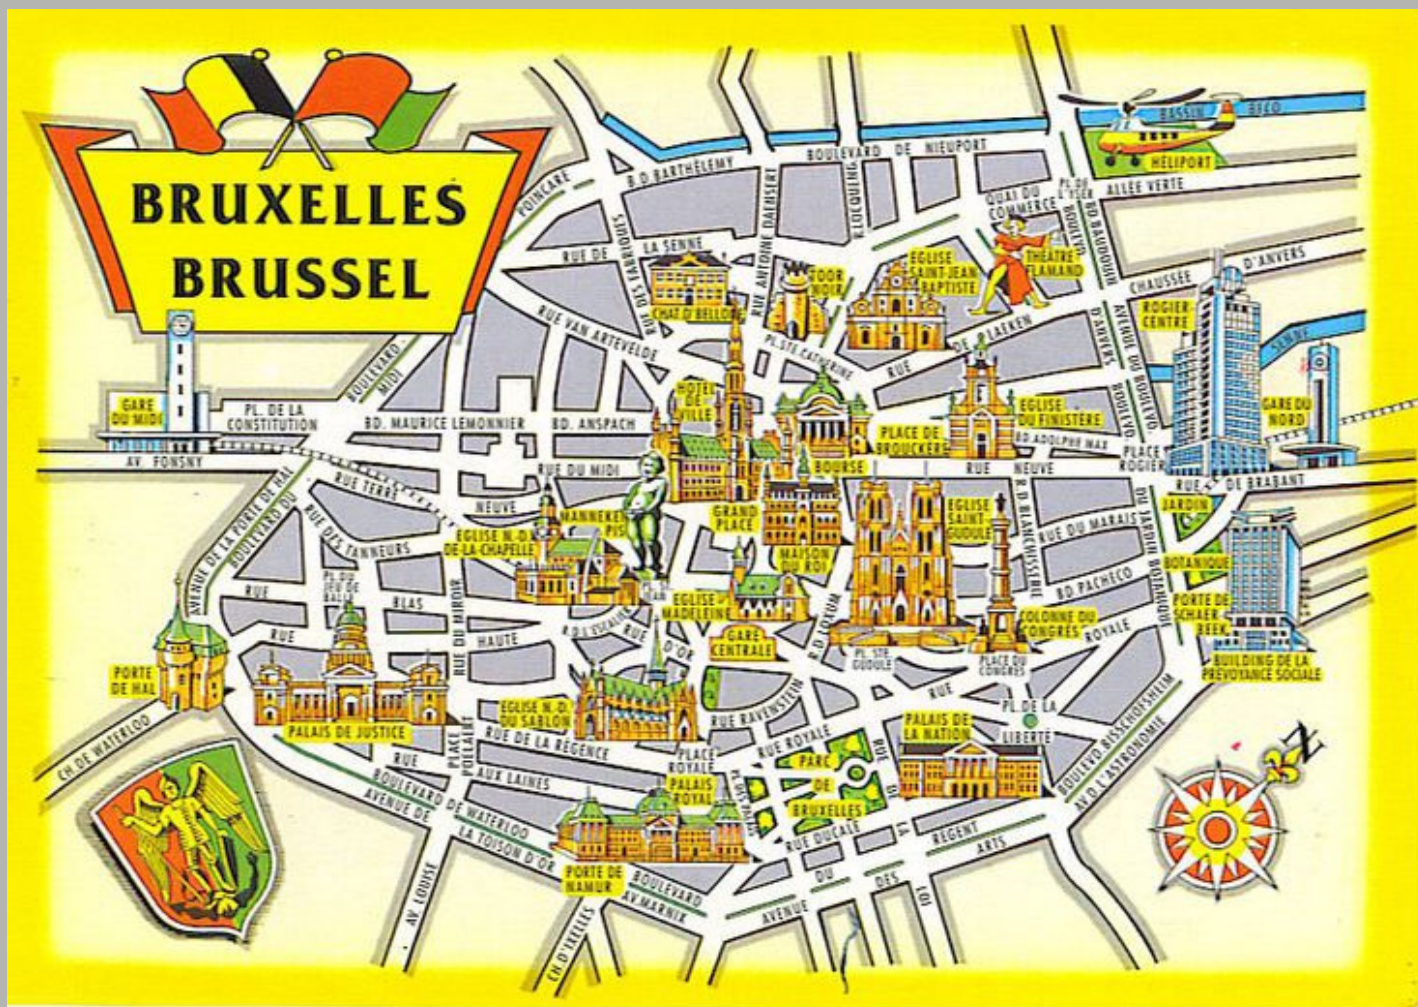

# BRUSSELS

MAP

EUROS (€)

SPECIALITY FOOD